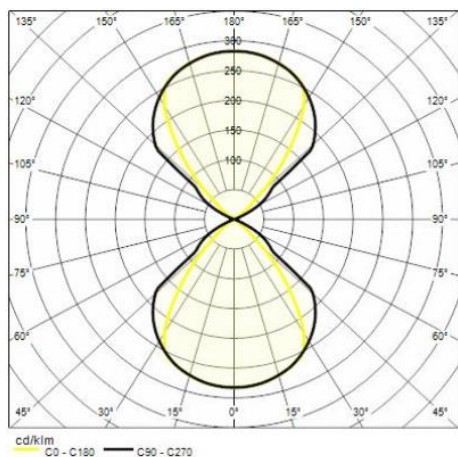

Photometry