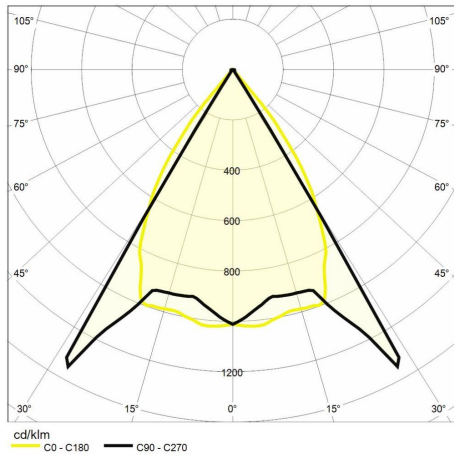

Photometry