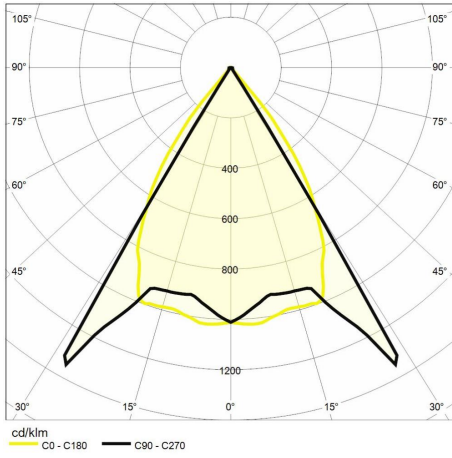

Photometry