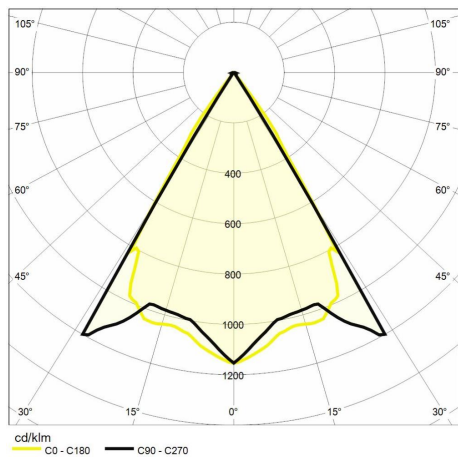

Photometry