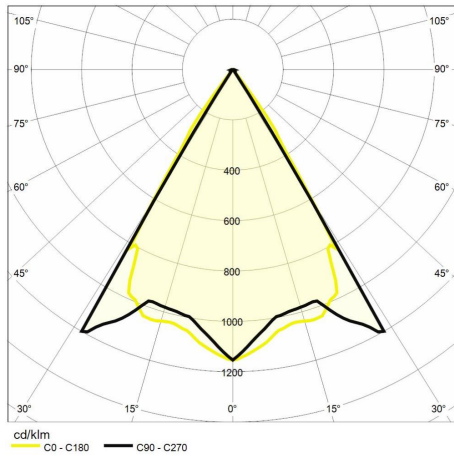

Photometry