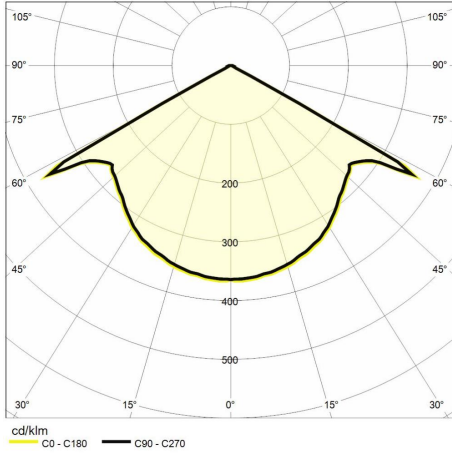

Photometry