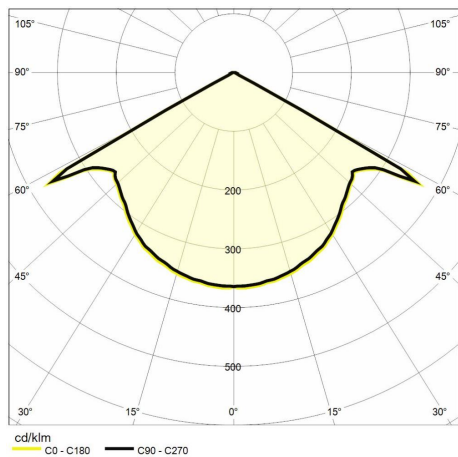

Photometry