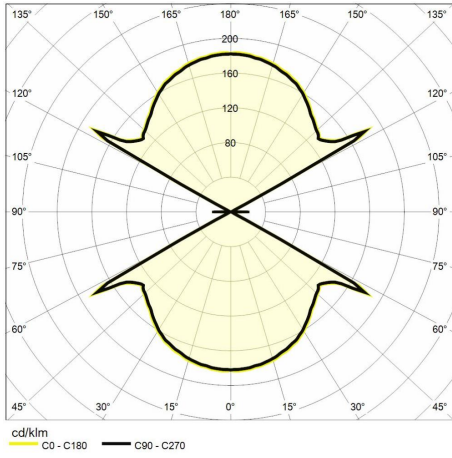

Photometry