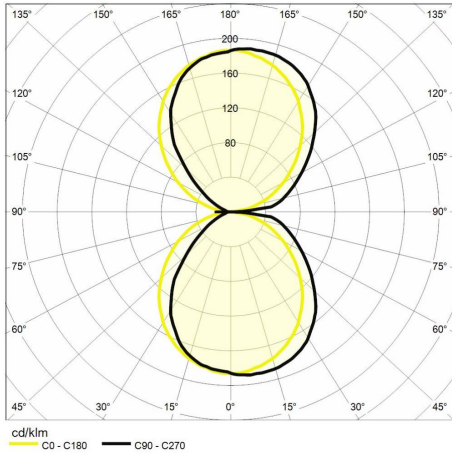

Photometry