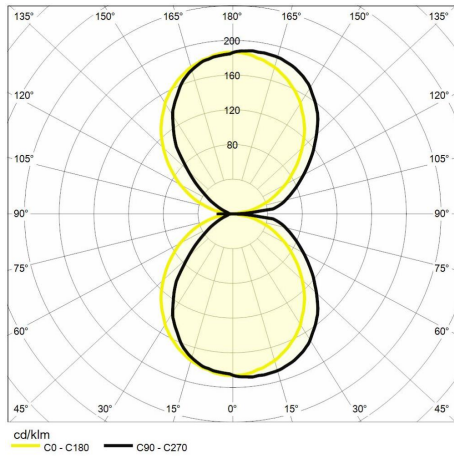

Photometry