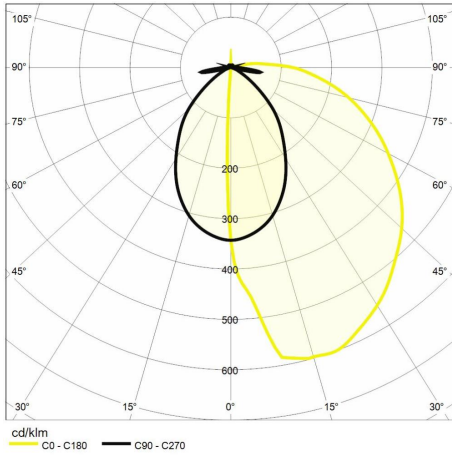

Photometry