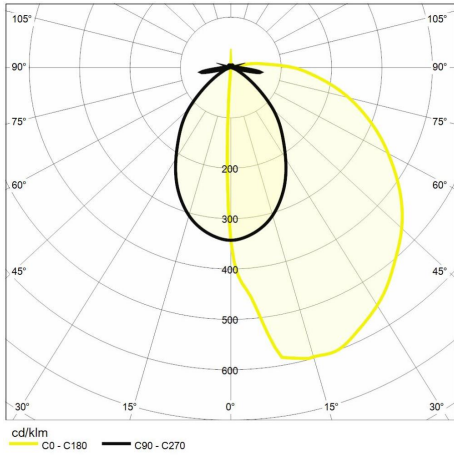

Photometry