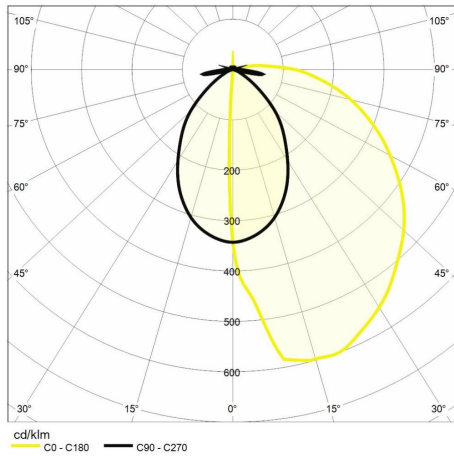

Photometry