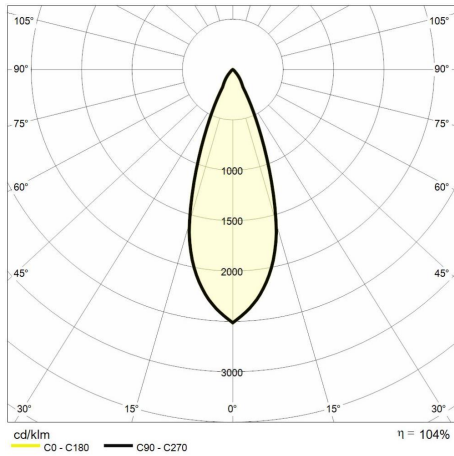

Photometry